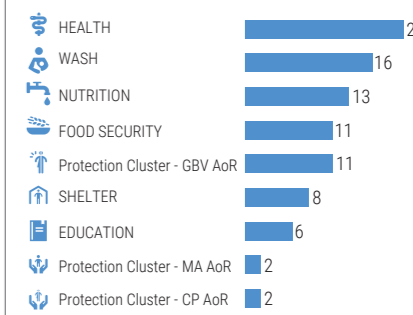

GAZA STRIP: MIDDLE AREA ACTORS AND ACTIVITIES

Programme Presence - Who does What & Where (3Ws)

As of 30 June 2024

PARTNERS BY AGENCY

PARTNERS BY CLUSTERS

NO. OF ORGANIZATIONS

The boundaries and names shown and the designations used on this map do not imply official endorsement or acceptance by the United Nations. Created: 25 July 2024 www.unocha.org www.reliefweb.int