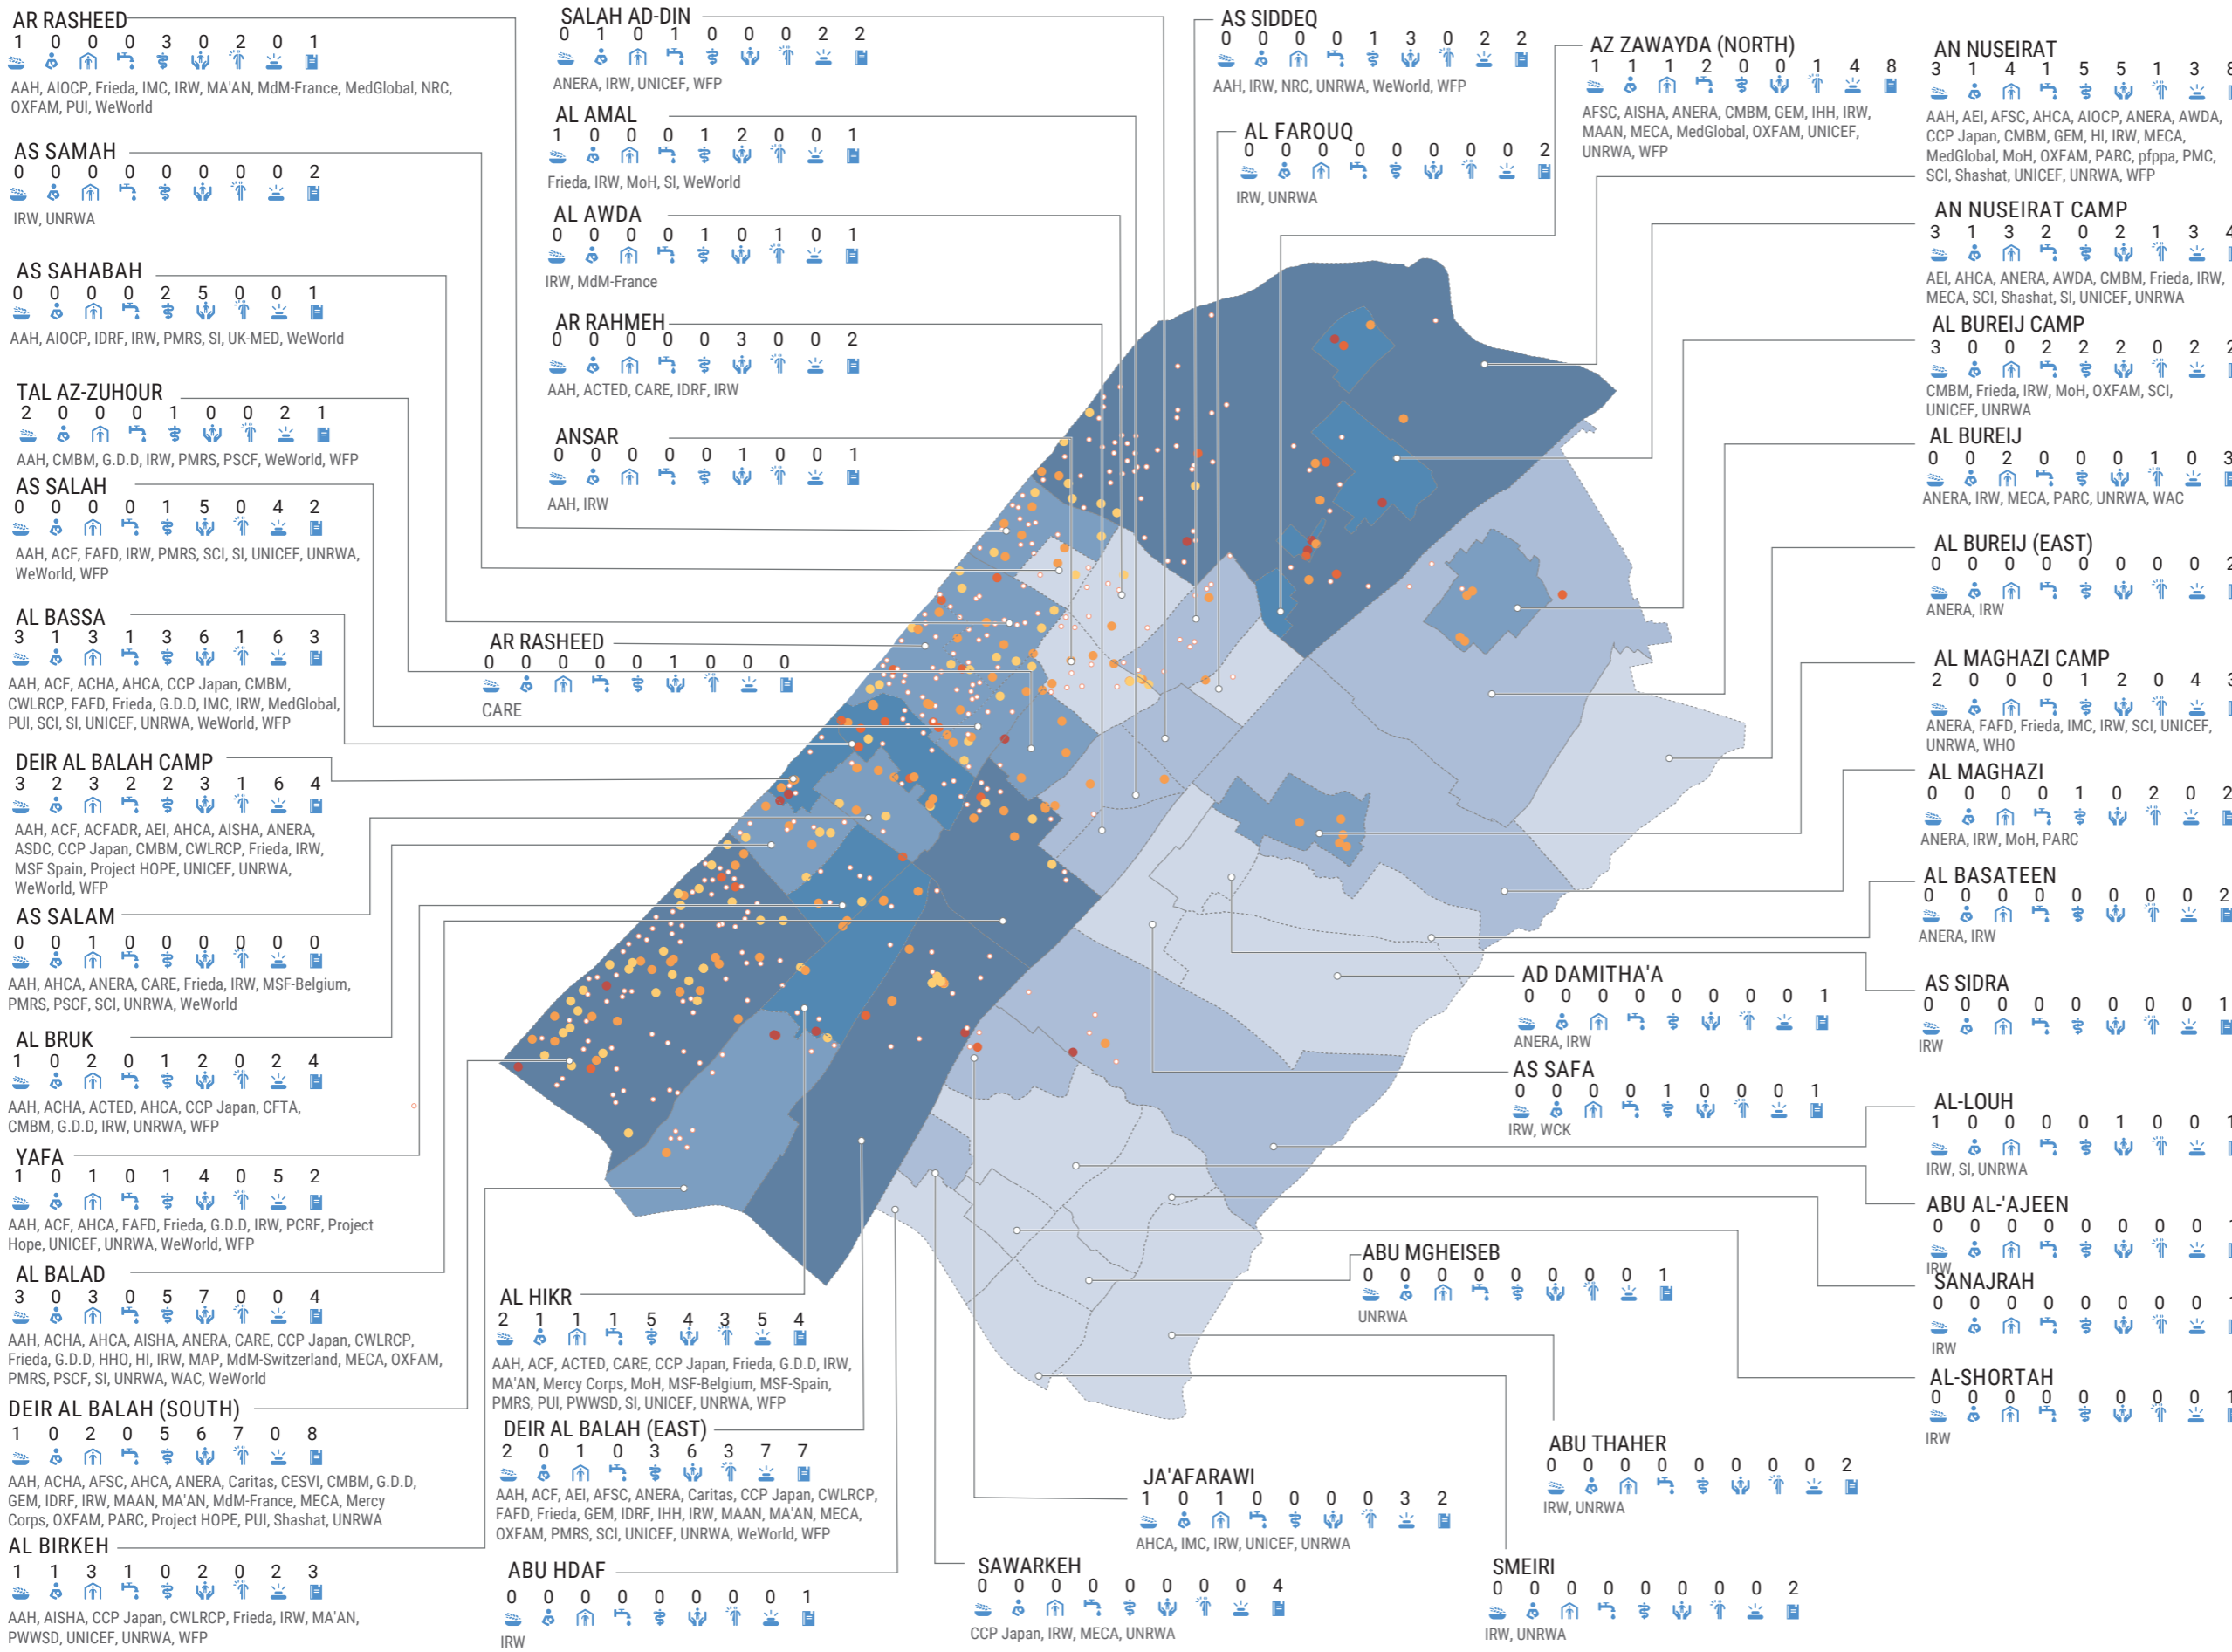

GAZA STRIP: MIDDLE AREA ACTORS AND ACTIVITIES

Programme Presence - Who does What & Where (3Ws)

As of 30 June 2024

PARTNERS BY AGENCY

PARTNERS BY CLUSTERS

NO. OF ORGANIZATIONS

The boundaries and names shown and the designations used on this map do not imply official endorsement or acceptance by the United Nations. Created: 25 July 2024 www.unocha.org www.reliefweb.int

*Source Site Management Working group, 25 July 2024