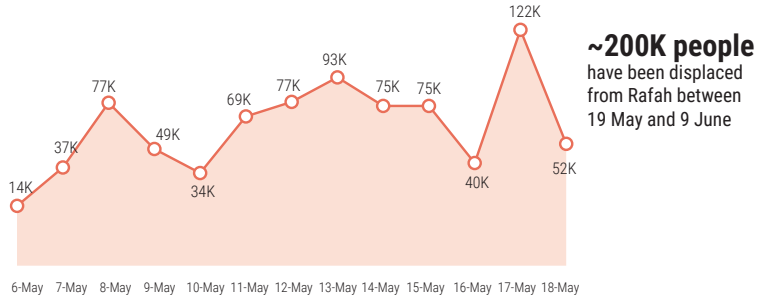

GAZA STRIP: Internal Displacement from Rafah Governorate

9 June 2024

As of 9 June, according to the UN, nearly **1 million** people have been displaced from Rafah.

Mediterranean Sea
ACCESS PROHIBITED

High Risk Areas Military zone or military operations