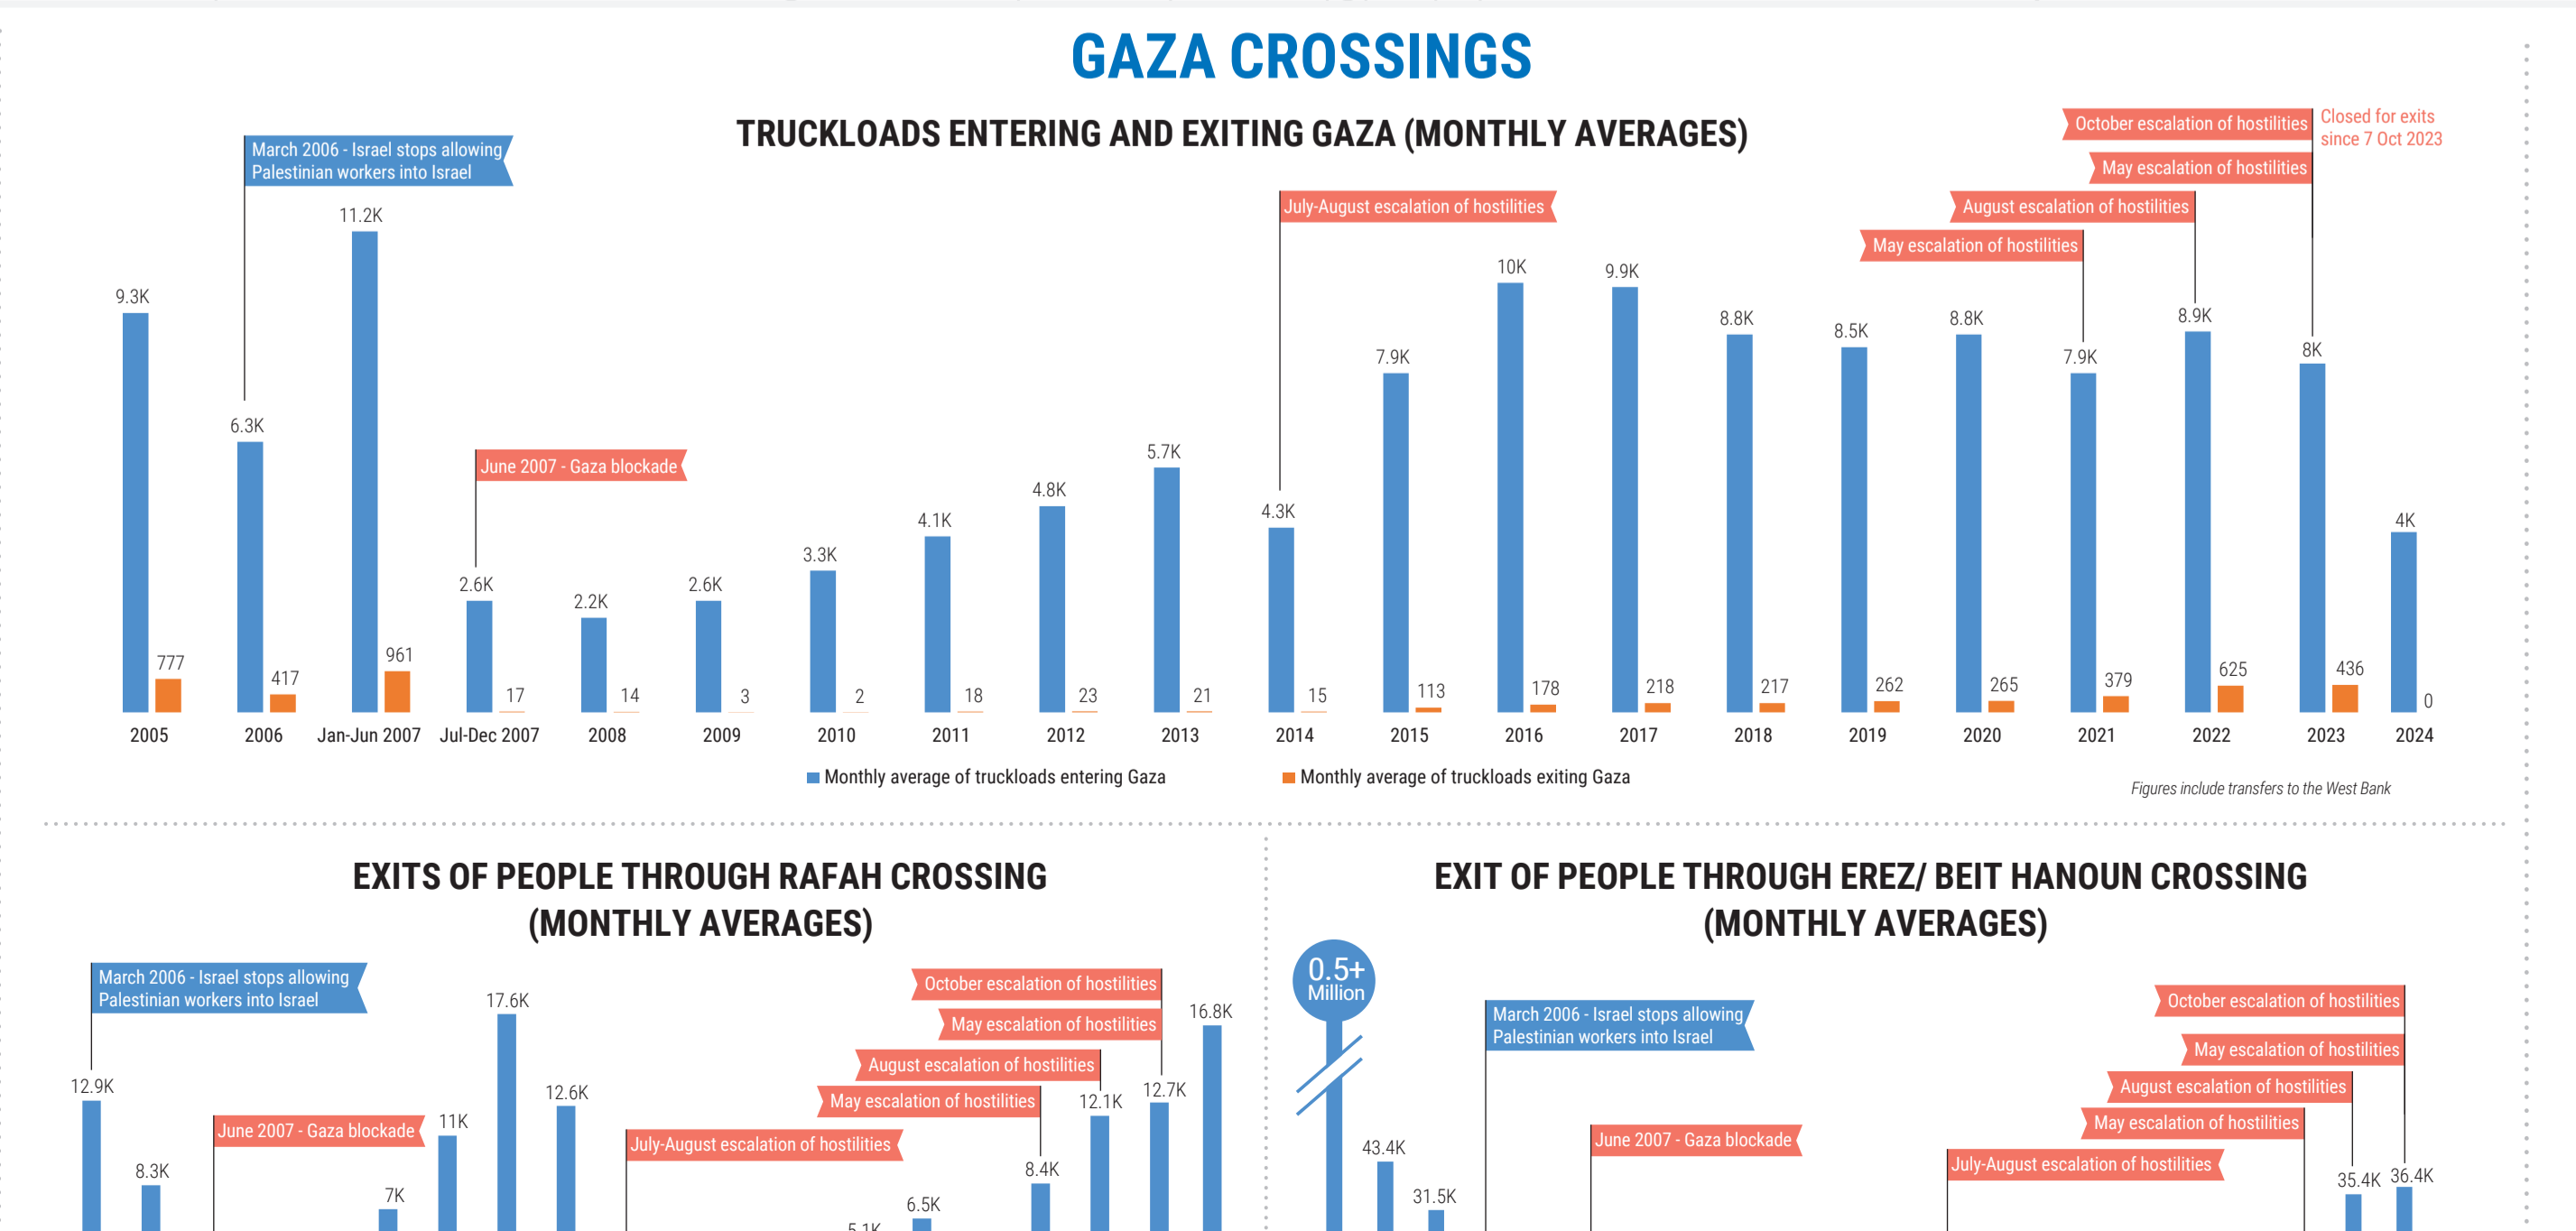

GAZA STRIP

ACCESS AND MOVEMENT - JULY 2024

OCHA