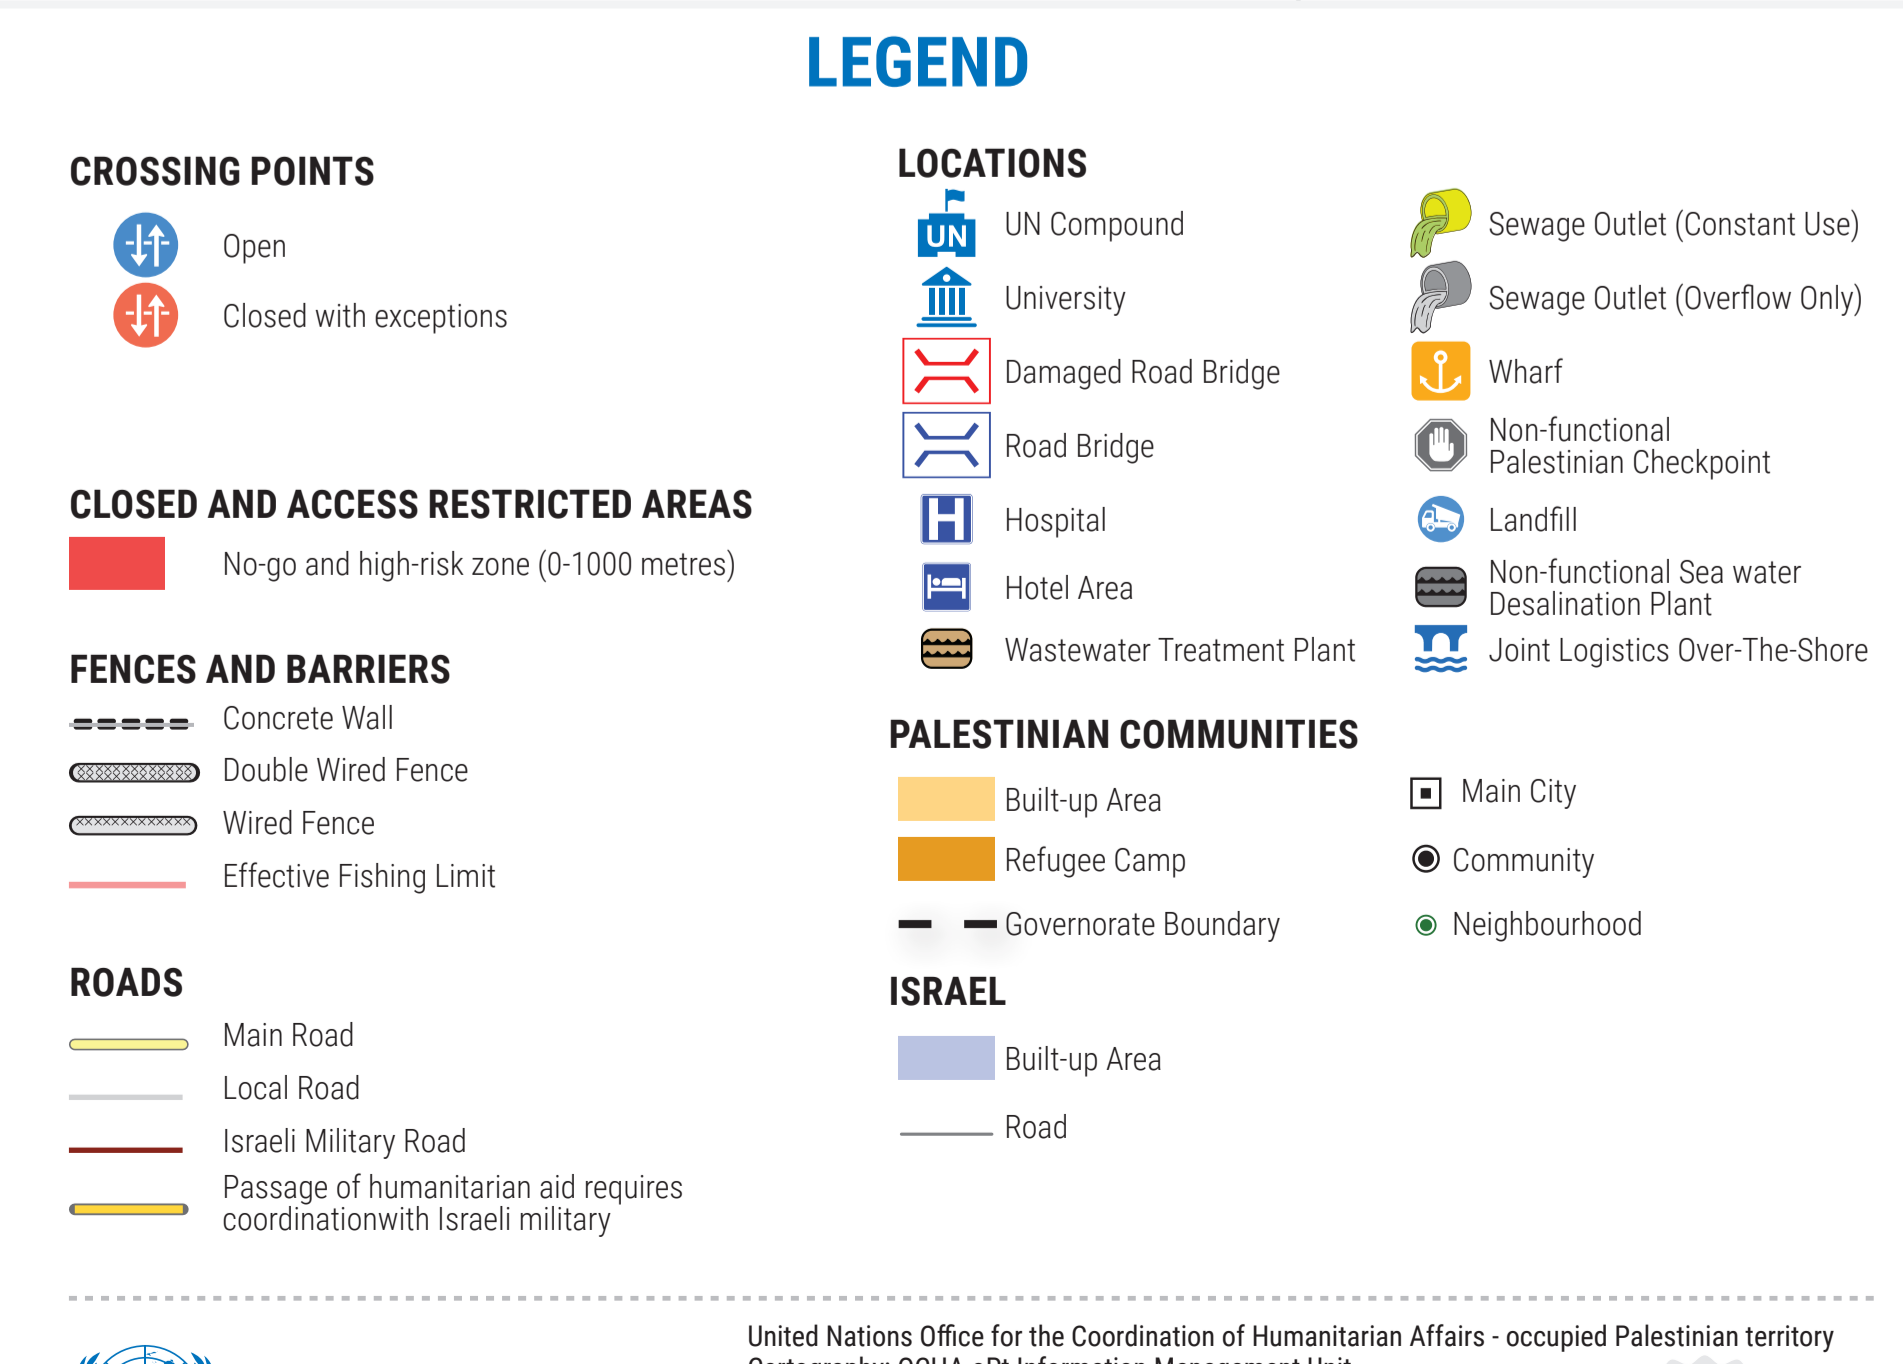

GAZA STRIP

ACCESS AND MOVEMENT - JULY 2024

OCHA