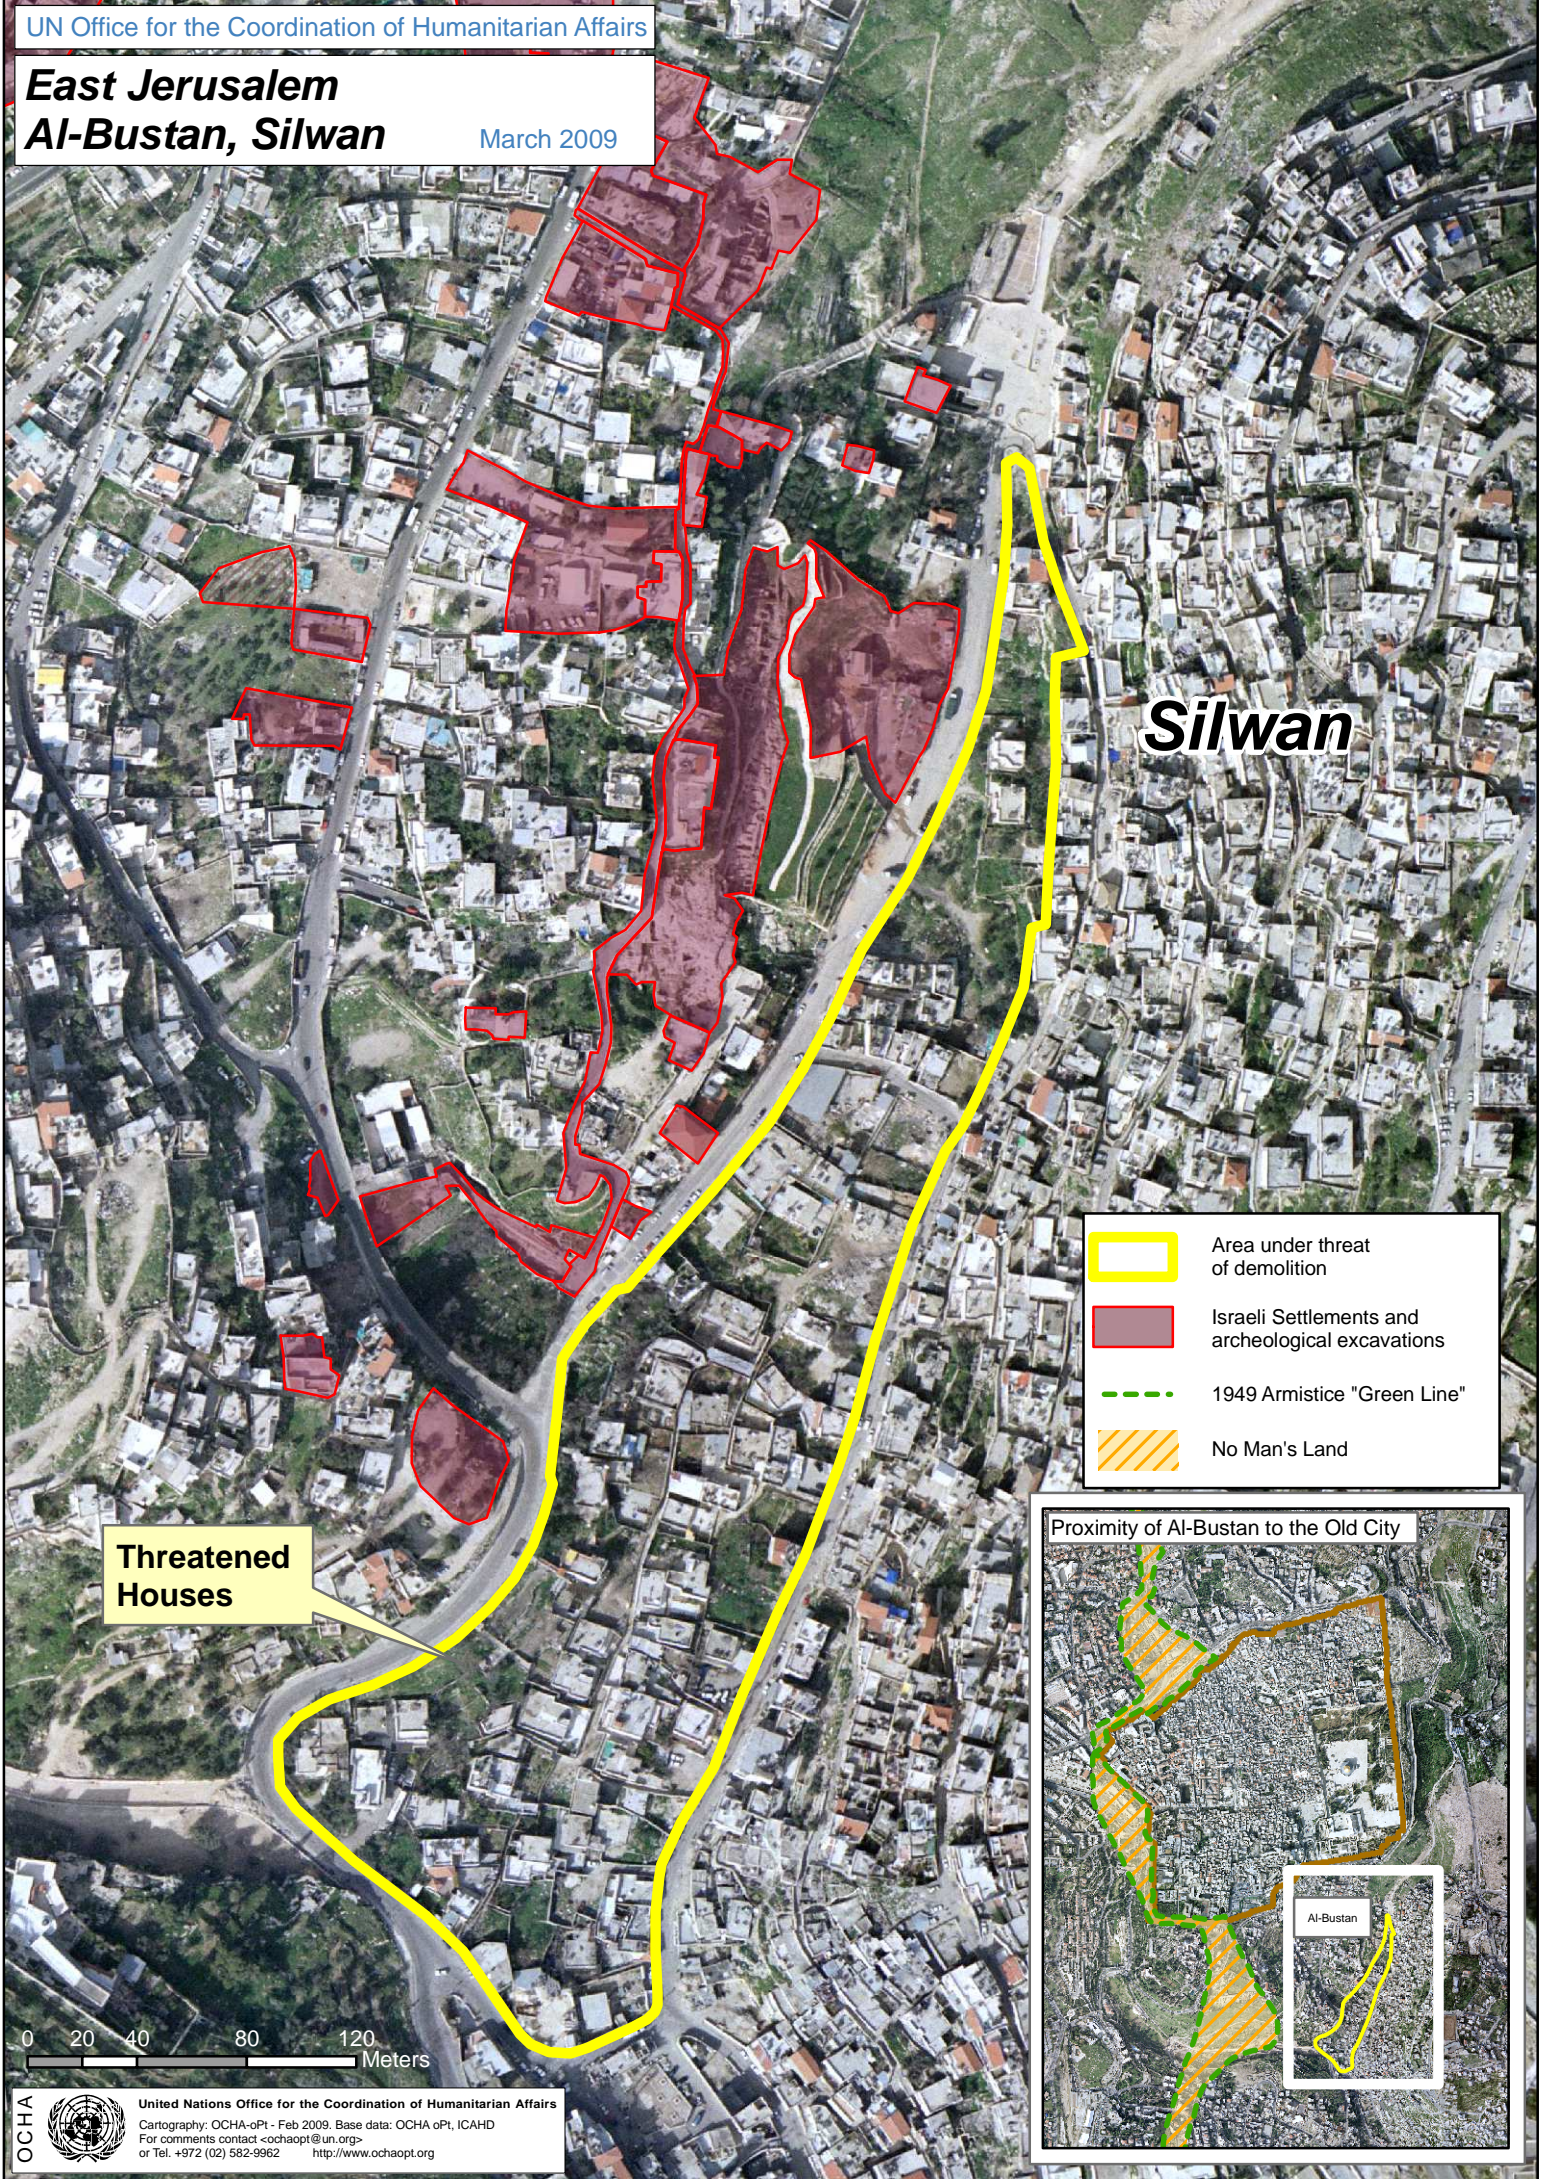

East Jerusalem Al-Bustan, Silwan

March 2009

Silwan

-  Area under threat of demolition
-  Israeli Settlements and archeological excavations
-  1949 Armistice "Green Line"
-  No Man's Land

Threatened Houses

0 20 40 80 120 Meters