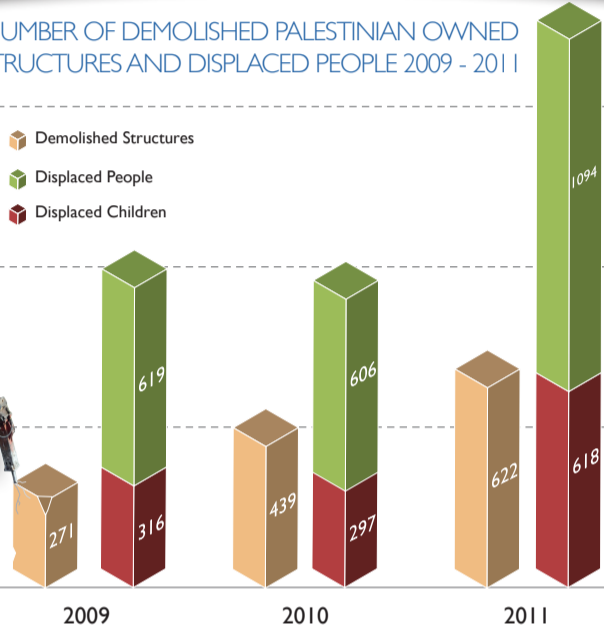

WEST BANK: ISRAELI DEMOLITIONS OF PALESTINIAN PROPERTY

JANUARY 2010 - DECEMBER 2011

Remains of the Khirbet Tana school, demolished by Israeli forces in December 2010.

NUMBER OF DEMOLISHED PALESTINIAN OWNED STRUCTURES AND DISPLACED PEOPLE 2009 - 2011

- Demolished Structures
- Displaced People
- Displaced Children

For more information, please refer to index on page 32.

NUMBER DEMOLISHED STRUCTURES BY GOVERNORATE

DEMOLISHED STRUCTURES*

* Structures demolished between January 2010 to end of December 2011