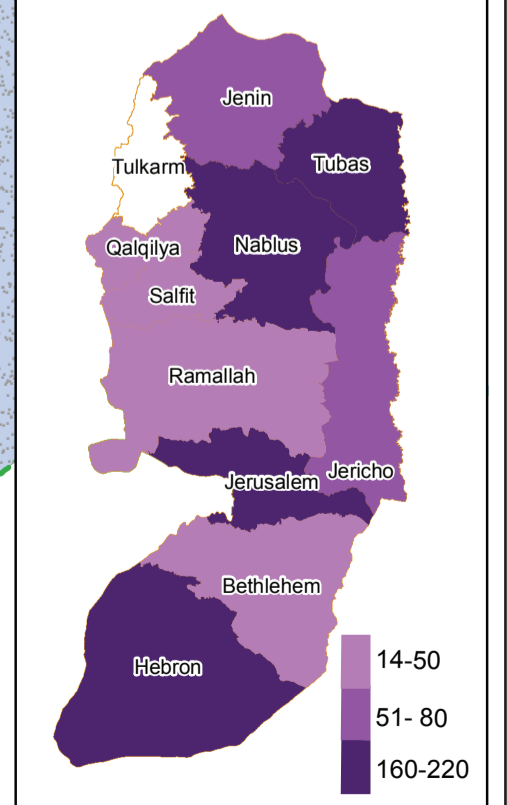

NUMBER DEMOLISHED STRUCTURES BY GOVERNORATE