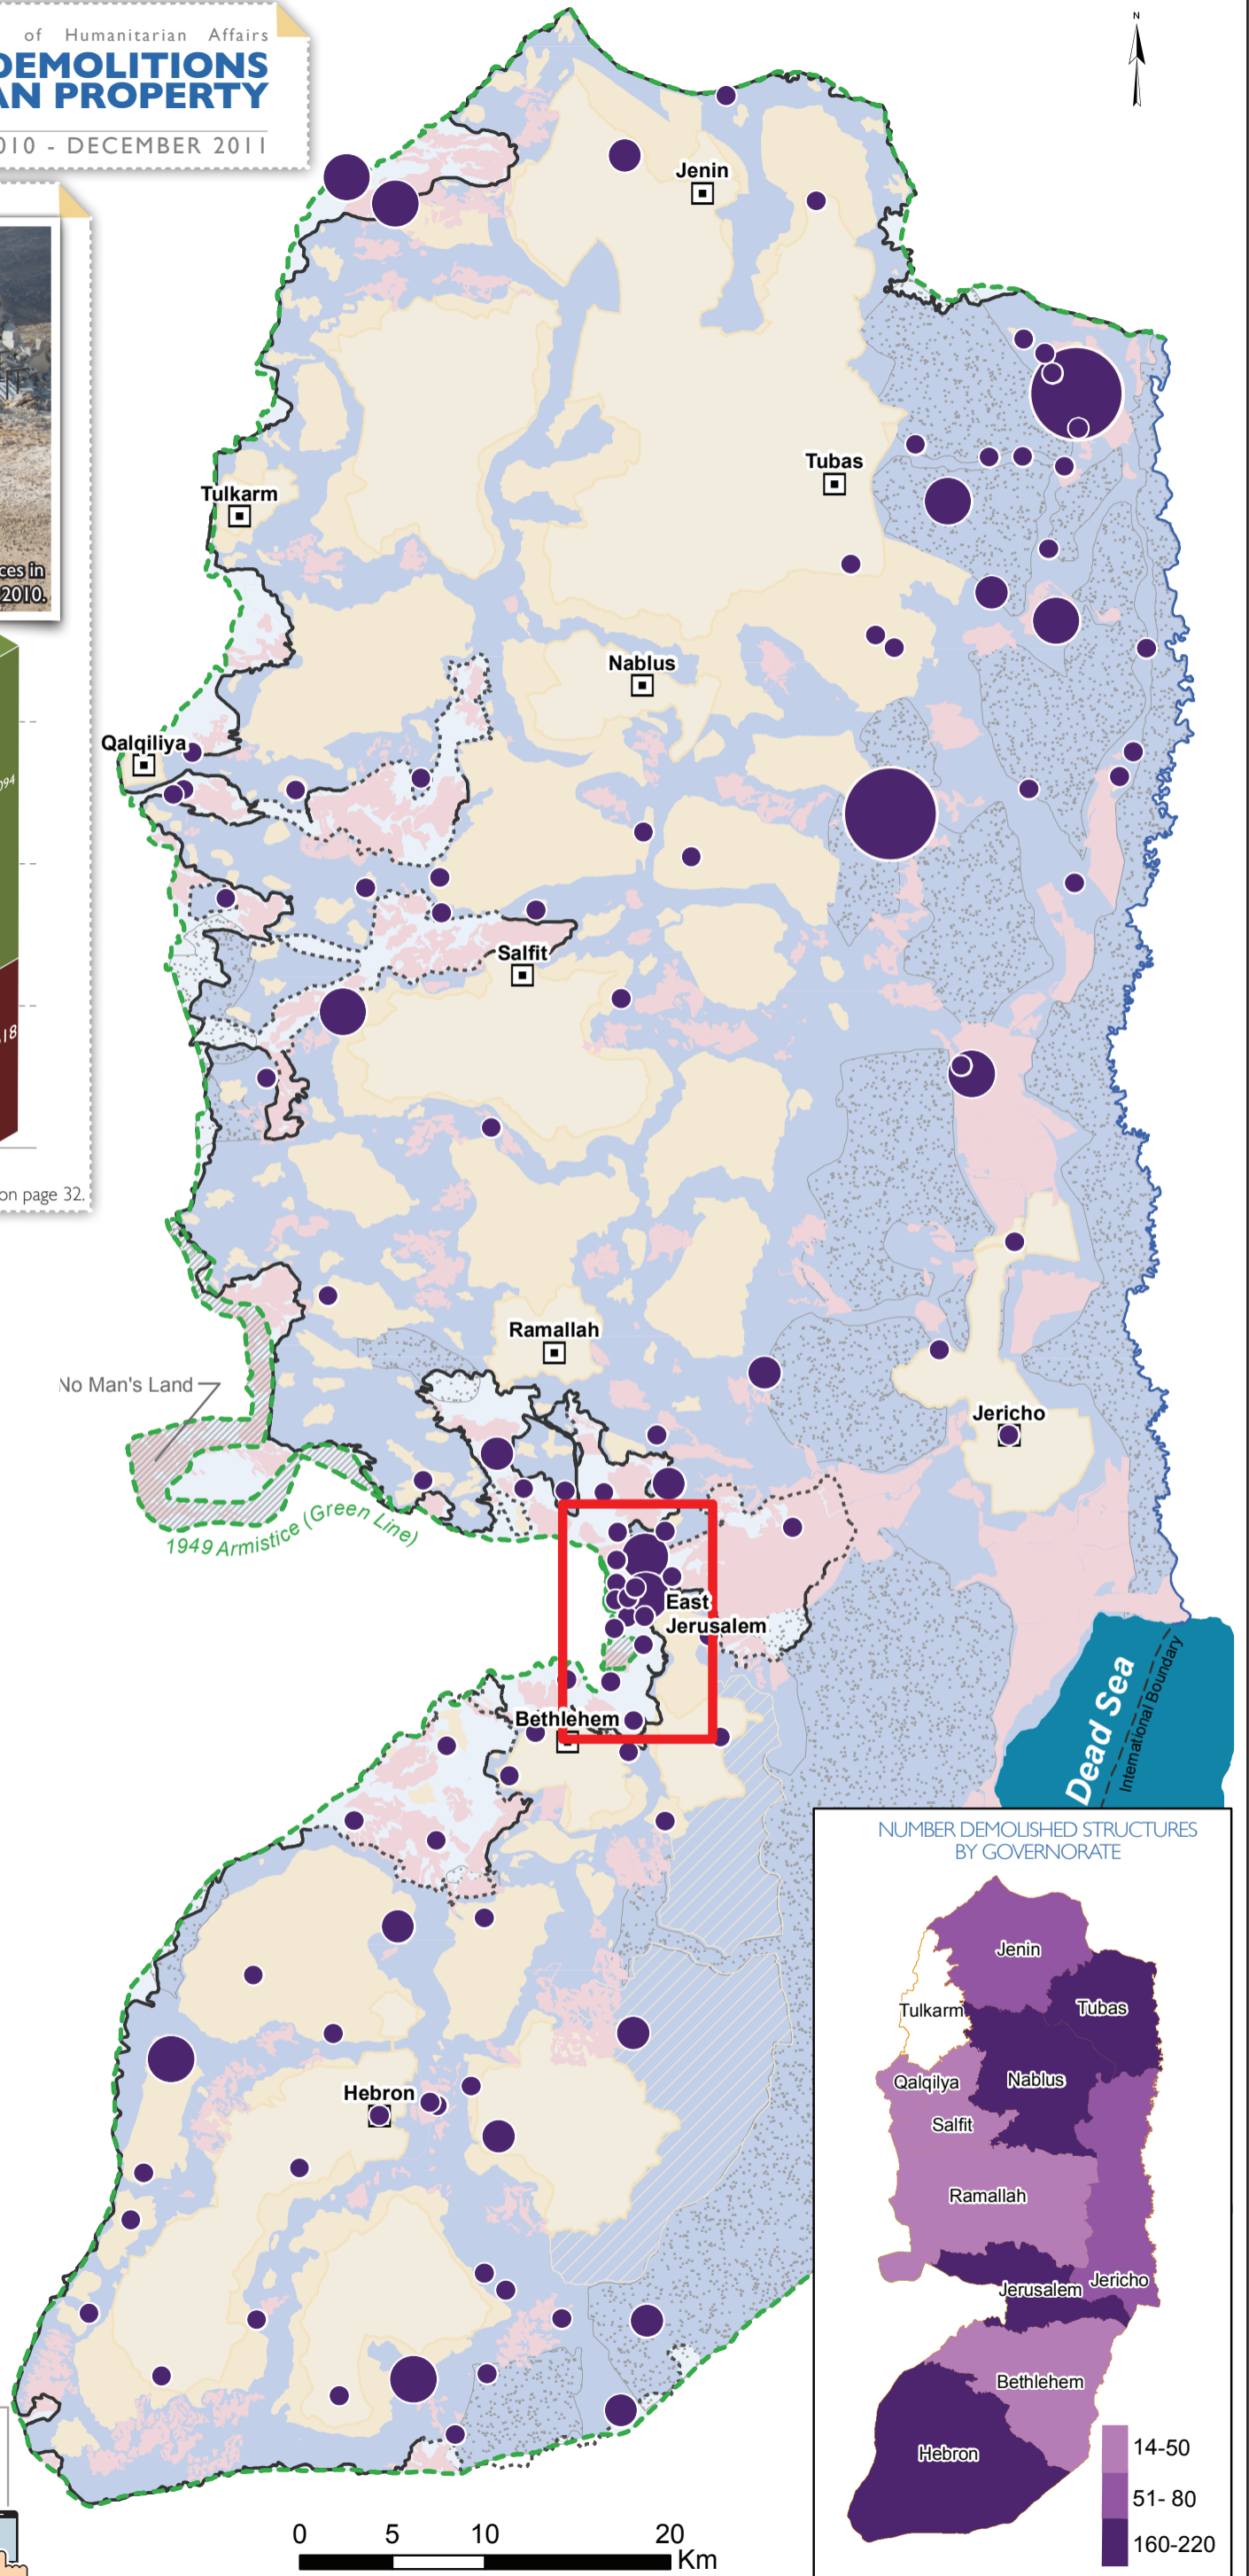

WEST BANK: ISRAELI DEMOLITIONS OF PALESTINIAN PROPERTY

JANUARY 2010 - DECEMBER 2011

Remains of the Khirbet Tana school, demolished by Israeli forces in December 2010.

NUMBER OF DEMOLISHED PALESTINIAN OWNED STRUCTURES AND DISPLACED PEOPLE 2009 - 2011

- Demolished Structures
- Displaced People
- Displaced Children

For more information, please refer to index on page 32.

NUMBER DEMOLISHED STRUCTURES BY GOVERNORATE

DEMOLISHED STRUCTURES*

* Structures demolished between January 2010 to end of December 2011